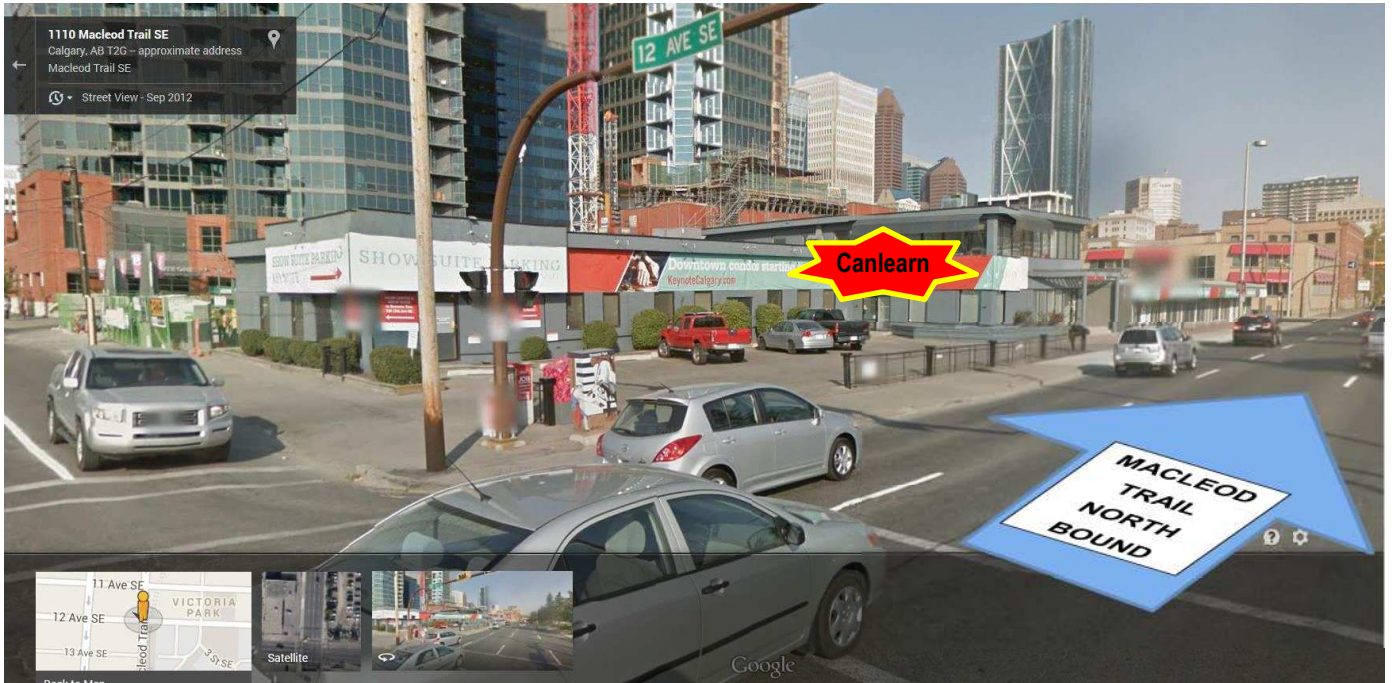

# CanLearn Directions + Parking

**CanLearn Society Suite 100, 1117 MacLeod Trail S.E. T2G 2M8 Ph. (403) 686-9300**

The Building entrance is near the corner of 12<sup>th</sup> street and MacLeod Trail SE

(Note: Traffic runs North on MacLeod Trail)

**1) There is free parking in spaces 1 to 4** (near the doors) when coming for individual assessment or treatment appointments.

**2) There is parking in the paved lot directly behind the building**

Daytime:	\$4 per hour
Before 9:00 a.m.:	\$11 a day
After 9:00 a.m.:	\$15 a day
6:00 and later:	\$3 for evening

**3) There is on-the-street parking (ParkPlus)**

**12<sup>th</sup> Avenue** (north side on either side of MacLeod Trail)

9 to 6:	\$2.75 per hour (Maximum 2 hours)
6:00 p.m. and after:	Free

**10<sup>th</sup> Avenue** (south side)

9 to 6:	\$2.75 per hour (Maximum 2 hours)
6:00 p.m. and after:	Free

**Note:** 11<sup>th</sup> avenue does not allow parking between 3:30 and 6:00